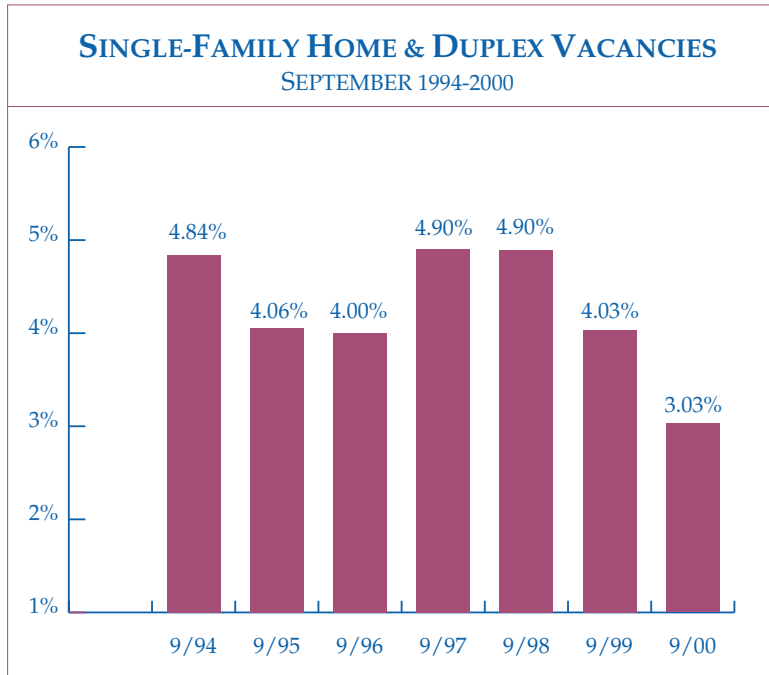

## Vacancies Low:

The Naval Housing Office conducted a survey of 14,492 single-family homes and duplexes in Kitsap County in August of 2000 and found 439 vacant units. This is a vacancy rate of 3.03%. Single-Family vacancy rates tend to be lower in the Fall months than in the Spring months, historically. In March of 2000, the vacancy rate was 4.08%. The vacancy rates were the highest in March 1997 (6.80%) and March 1998 (6.25%).